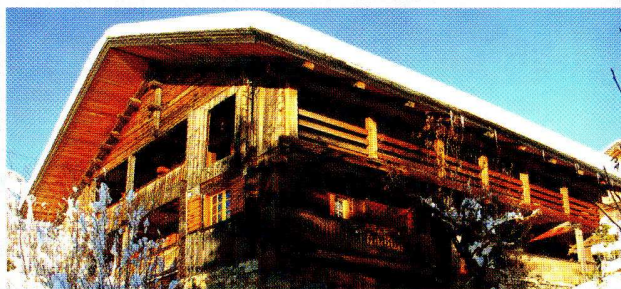

Over 80 Winkworth offices independently owned and operated