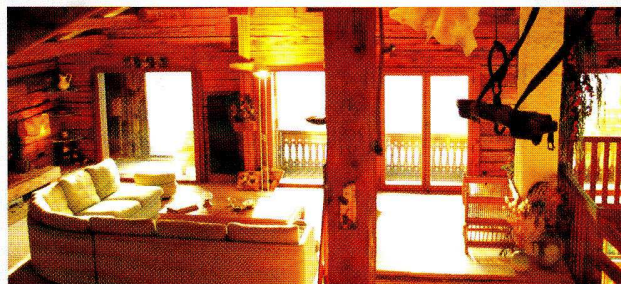

Over 80 Winkworth offices independently owned and operated